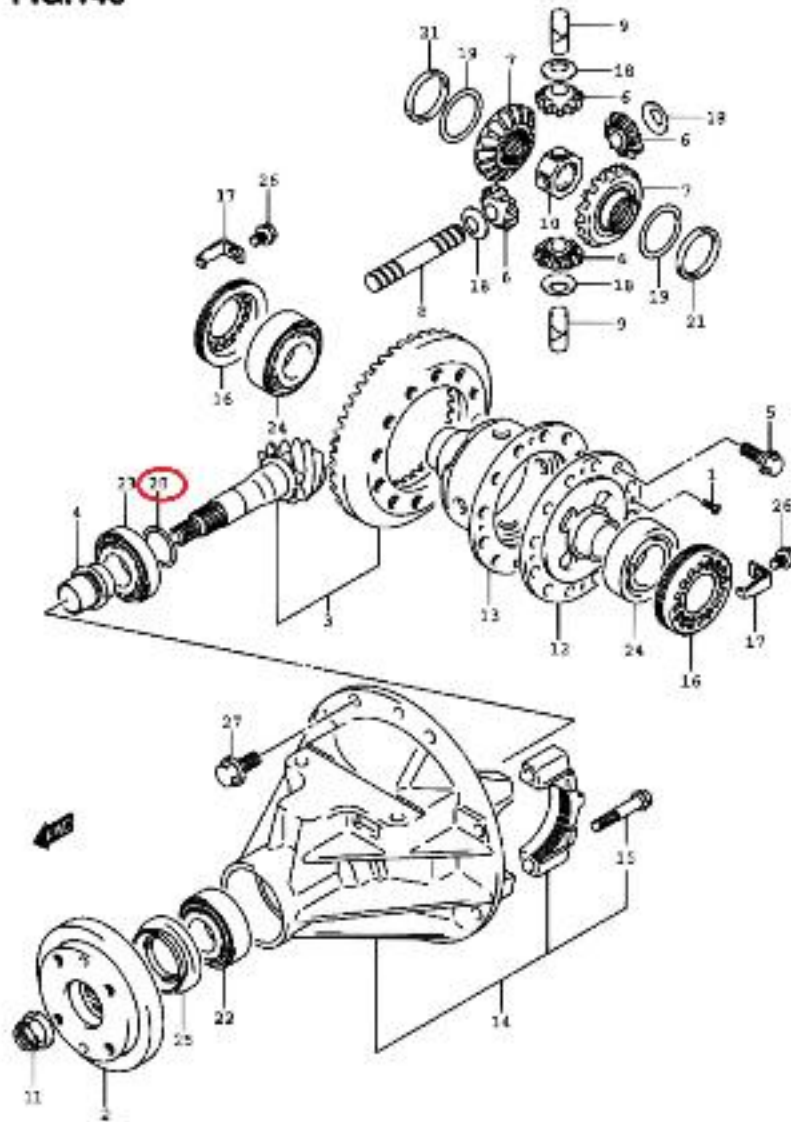

1 141 170

8Q420W-2 E22_146
REAR DIFF GEAR (8Q420WD:RHS:NT)